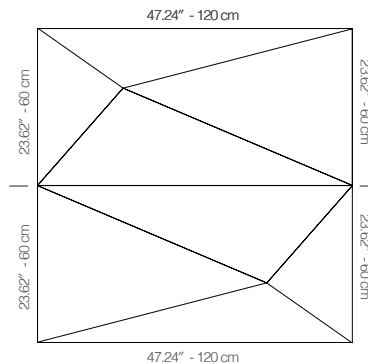

WPIRANA1AAKLD

GREEN FABRIC

47.24" x 23.62" (120 x 60 cm) panels come in sets of two. 23.62" x 23.62" (60 x 60 cm) panels come in sets of four. The number of panels per box is the minimum suggested amount to create the design envisioned by Mikodam.

CEILING APPLICATION

DIMENSIONS

- X** : 23.62" - 60 cm
- Y** : 47.24" - 120 cm
- D** : 3.25" - 8.3
- W** : 21.2 lbs - 9.6 kg

Rail depth is not included in the measurements.

(Depth of rail: 1" - 2.5 cm)

***Can be used with baseboard upon request.*